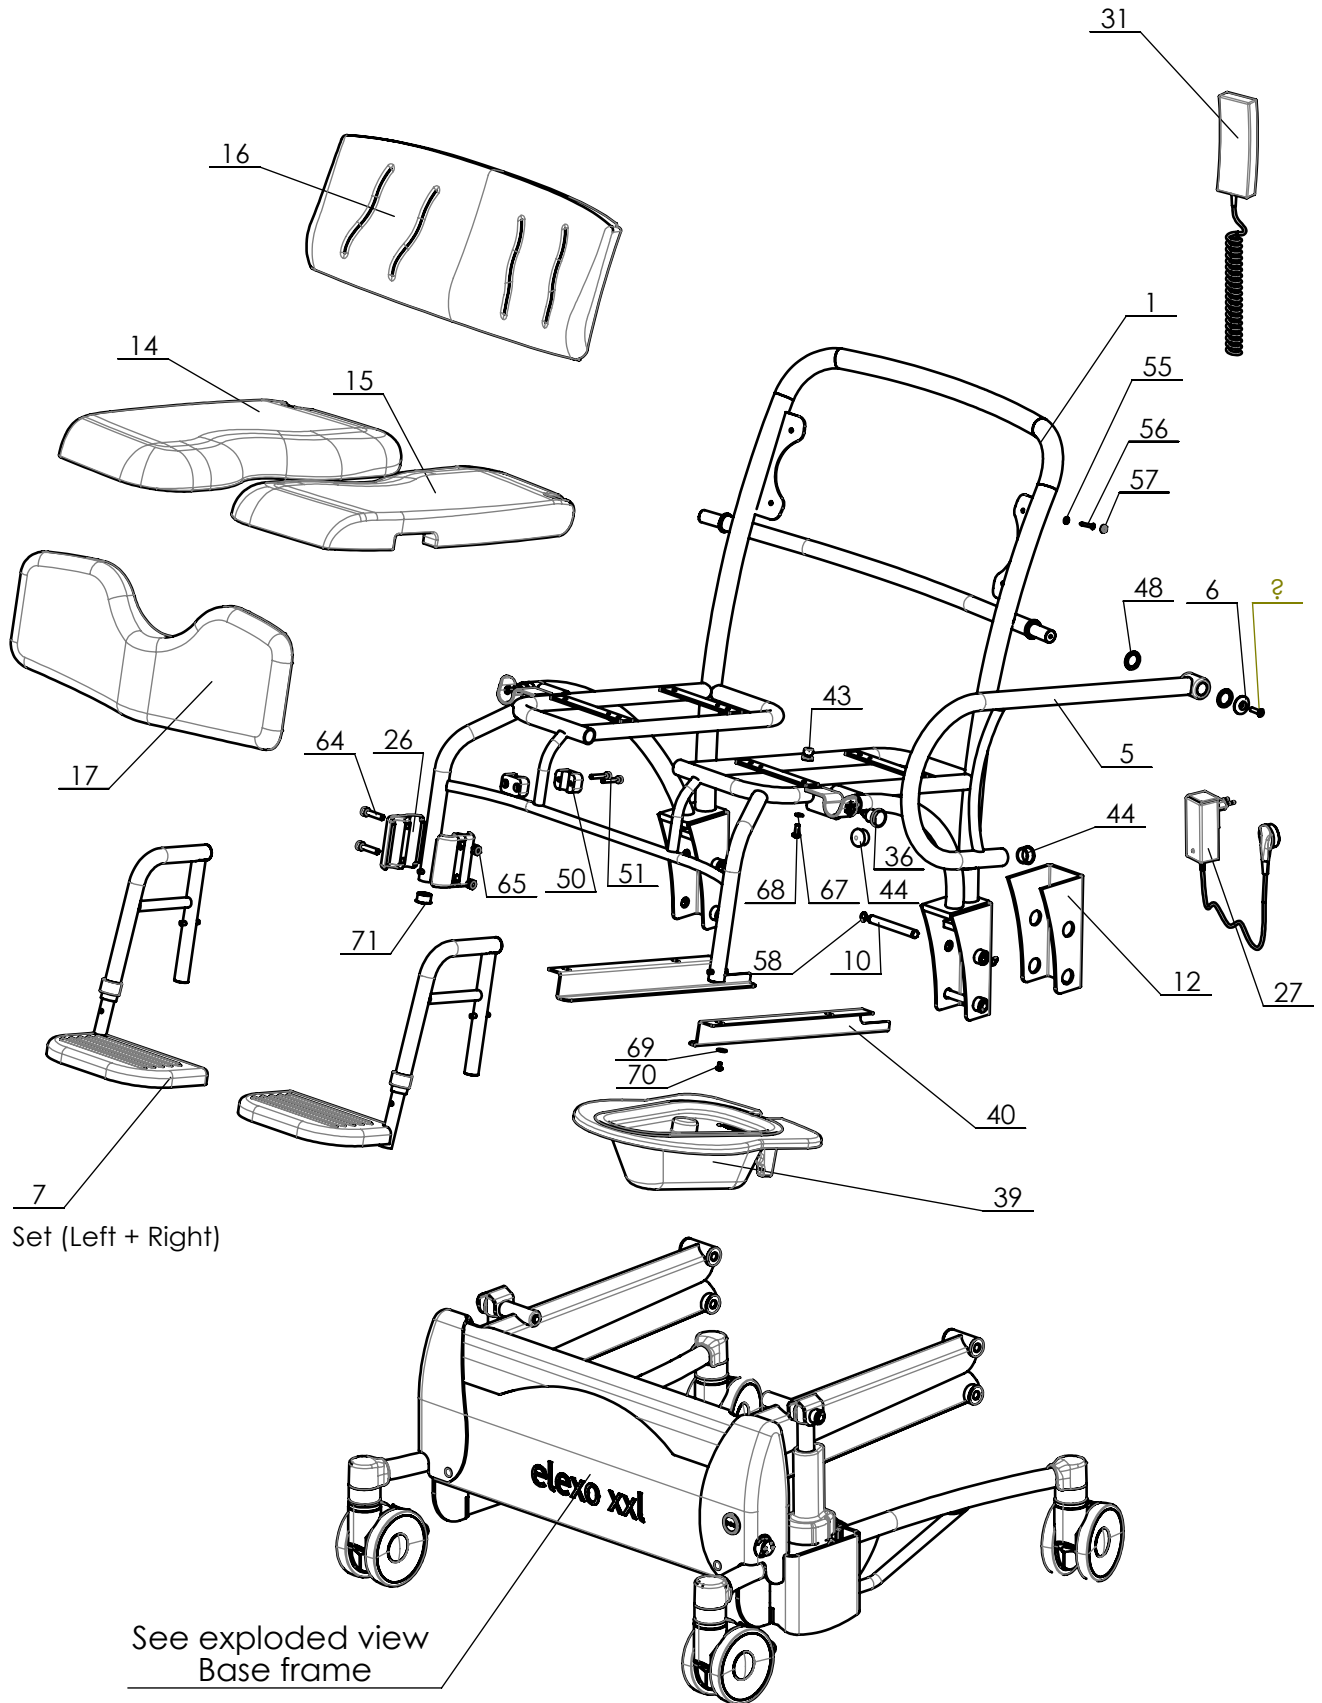

From Serial number 5300.20.005

Set (Left + Right)

See exploded view
Base frame

P:\SW-Tek\Elexo XXL 5300\

Signed	ES	Date	10-10-2013
Revised	4 /KA	Date	23-04-2019
Revised	5 /KA	Date	09-01-2020

Copyright reserved
by law

unit measure-
ment: mm

Overview parts Elexo XXL

Lopital Nederland bv

Type nr: 51005300

P:\SW-Tek\Elexo XXL 5300\

Signed	ES	Date	10-10-2013
Revised	4 /KA	Date	23-04-2019
Revised	5 /KA	Date	09-01-2020

Overview parts Elexo XXL base frame

Copyright reserved
by law

unit measure-
ment: mm

Lopital Nederland bv

Type nr: 51005300

Elexo XXL 51005300

Part nr.	QTY.	Art.nr.	Part
1	1	70550002	Seat frame
2	1	70550001	Frame
3	1	70550003	Main lever
4	2	70550004	Control lever
5	1	70530005	Armrest (L+R)
6	2	75530017	Rosette
7	1	70530017	Height adjustable footsupport (Set)
8	1	70530018	Battery cover
9	1	70530019	sticker motorcover
10	4	70530007	Hinge pin L=100
11	2	70530016	Hinge pin L=127
12	2	70530027	Hinge cover blue
13	2	70530024	Bush L=63 mm
14	1	70530014	Seat XXL (Right)
15	1	70530008	Seat XXL (Left)
16	1	70530009	Backrest
17	1	70530012	Calf plate
18	8	70560041	Bush
19	2	70530036	Bush
20	1	70550011	Battery Cover sides (set)
21	2	70550019	Seperation plate
22	1	70550021	Bracket coupling
23	2	70550020	Cover for TA1
24	1	70550013	Uni-lap Control
25	1	70550043	Sticker ELD
26	4	70519931	Leg support clamp
27	1	70550012	Charger incl. plug
28	2	70550006	Actuator TA1
29	1	70550018	Chassispart charger
30	2	70560004	Battery Set
31	1	70550007	Manual control
32	2	70914104	Vibration damper
33	1	70210517	Emergency stop
34	1	70550014	Emergency lowering button
35	1	70550045	Switch On/Off
36	2	70530029	Pull knob
37	1	70550043	Sticker E-Stop
38	1	70550044	Sticker on/off
39	1	69501104	Bedpan + lid
40	1	70580005	Guide for bedpan set
41	3	70530025	Castor double roll set
42	4	80519901	Protective cover wheel