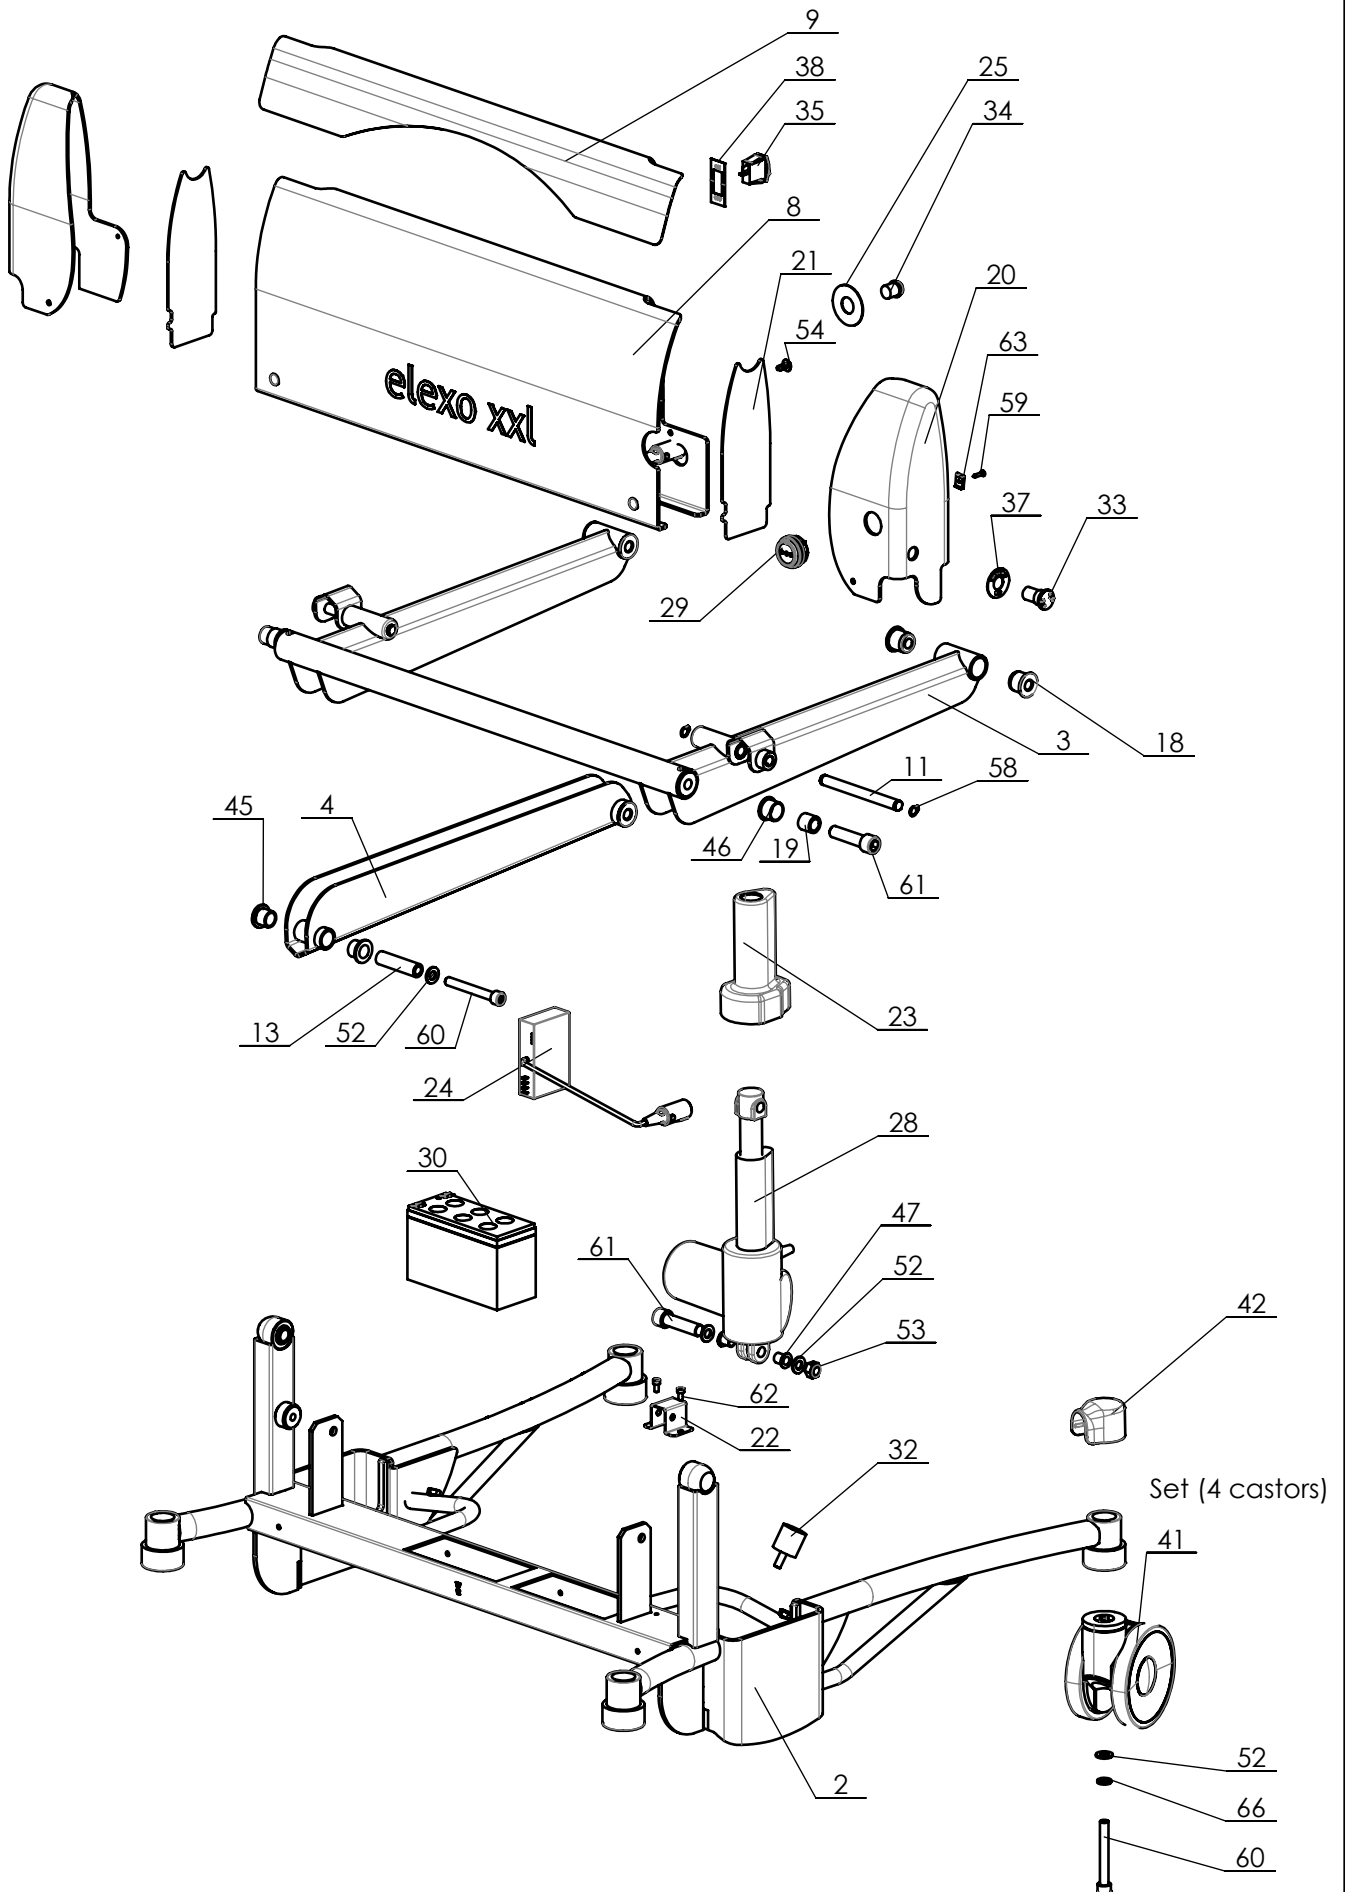

unit measure-
ment: mm

Overview parts Elexo XXL

Lopital Nederland bv

Type nr: 51005300

P:\SW-Tek\Elexo XXL 5300\

Signed	ES	Date	10-10-2013
Revised	4 /KA	Date	23-04-2019
Revised	5 /KA	Date	09-01-2020

Overview parts Elexo XXL base frame

Copyright reserved
by law

unit measure-
ment: mm

Lopital Nederland bv

Type nr: 51005300

Elexo XXL 51005300

Part nr.	QTY.	Art.nr.	Part
1	1	70550002	Seat frame
2	1	70550001	Frame
3	1	70550003	Main lever
4	2	70550004	Control lever
5	1	70530005	Armrest (L+R)
6	2	75530017	Rosette
7	1	70530017	Height adjustable footsupport (Set)
8	1	70530018	Battery cover
9	1	70530019	sticker motorcover
10	4	70530007	Hinge pin L=100
11	2	70530016	Hinge pin L=127
12	2	70530027	Hinge cover blue
13	2	70530024	Bush L=63 mm
14	1	70530014	Seat XXL (Right)
15	1	70530008	Seat XXL (Left)
16	1	70530009	Backrest
17	1	70530012	Calf plate
18	8	70560041	Bush
19	2	70530036	Bush
20	1	70550011	Battery Cover sides (set)
21	2	70550019	Seperation plate
22	1	70550021	Bracket coupling
23	2	70550020	Cover for TA1
24	1	70550013	Uni-lap Control
25	1	70550043	Sticker ELD
26	4	70519931	Leg support clamp
27	1	70550012	Charger incl. plug
28	2	70550006	Actuator TA1
29	1	70550018	Chassispart charger
30	2	70560004	Battery Set
31	1	70550007	Manual control
32	2	70914104	Vibration damper
33	1	70210517	Emergency stop
34	1	70550014	Emergency lowering button
35	1	70550045	Switch On/Off
36	2	70530029	Pull knob
37	1	70550043	Sticker E-Stop
38	1	70550044	Sticker on/off
39	1	69501104	Bedpan + lid
40	1	70580005	Guide for bedpan set
41	3	70530025	Castor double roll set
42	4	80519901	Protective cover wheel

Signed	ES	Date	10-10-2013
Revised	4 /KA	Date	23-04-2019
Revised	5 /KA	Date	09-01-2020

Overview parts Elexo XXL

Copyright reserved
by law

unit measure-
ment: mm

Lopital Nederland bv

Type nr: 51005300

Elexo XXL 51005300