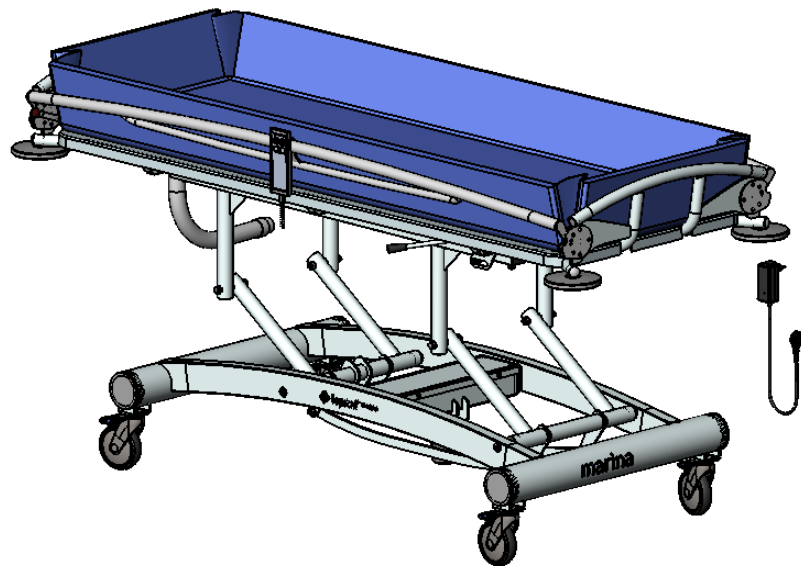

Marina 61002350

Part nr.	QTY.	Art.nr.	Part
77	2		Buffer 20x18
78	6		Washer M8
79	6		Tube cap 50x25
80	4		Tube cap Ø30
81	4		Hex bolt M8 x 55
82	48		Hexagon socket button head screw M5x8
83	8		Hex bolt M8x25
84	2		Hexagon socket button head screw M5x6
85	4		Tree clip
86	1		Hex bolt M10x60

C:\Backup 16-05-2020\SW-Tek\Tek\Marina 2300\2300 82x204\

Signed: ES	Date: 02-2011
Revised: 8 / KA	Date: 24-03-2020
Revised: - /	Date: -

Overview parts Marina

Copyright reserved
by law

Unit of measure:
mm

Lopital Nederland bv

Type nr: 61002350