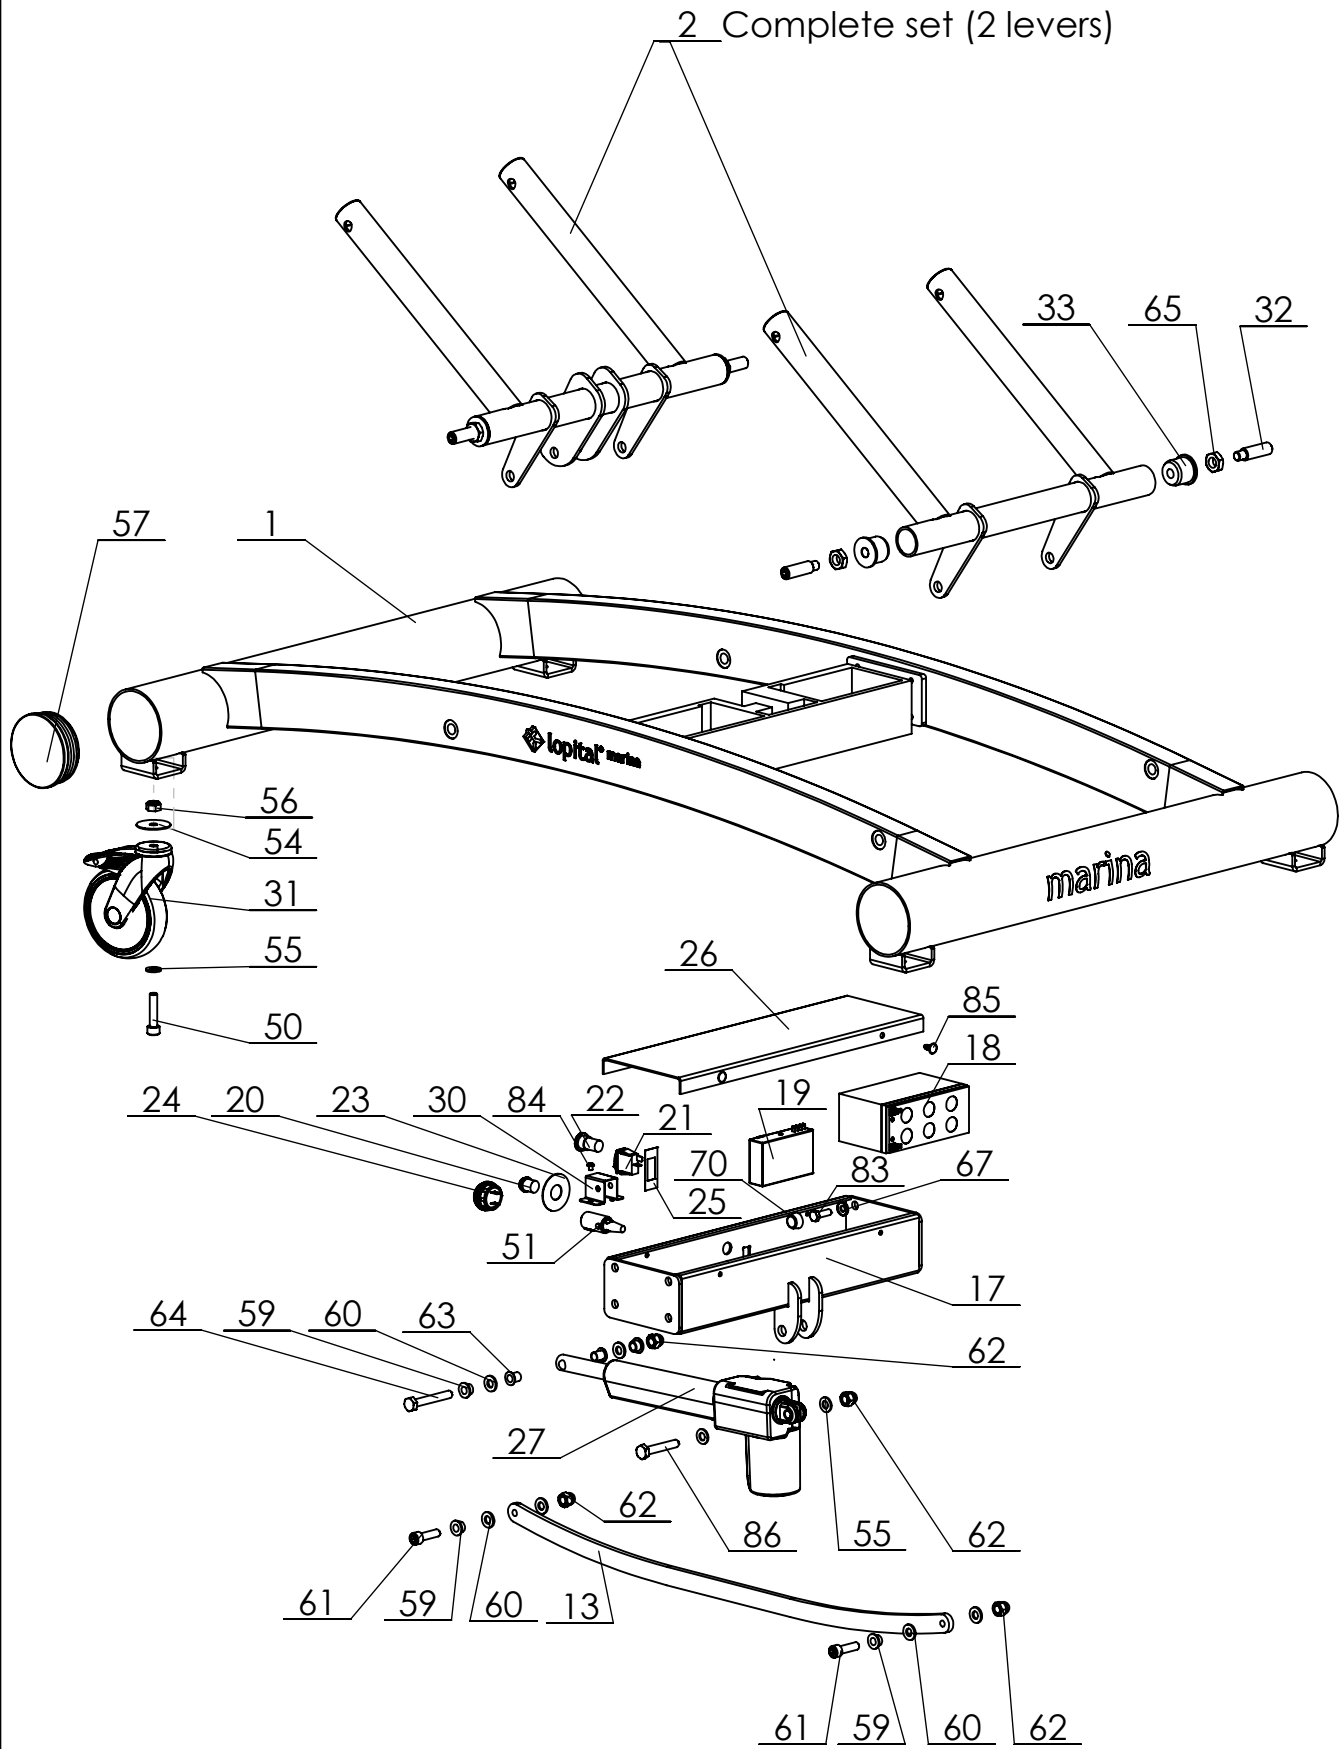

## Overview parts Marina Top frame

Copyright reserved by law	Unit of measurement: mm	Lopital Nederland bv	Type nr: 61002350
---------------------------	-------------------------	----------------------	-------------------

## Overview parts Marina Base frame

Copyright reserved by law	Unit of measurement: mm	Lopital Nederland bv	Type nr: 61002350
---------------------------	-------------------------	----------------------	-------------------

## Overview parts Marina

Copyright reserved  
by law

Unit of measure-  
ment: mm

Lopital Nederland bv

Type nr: 61002350